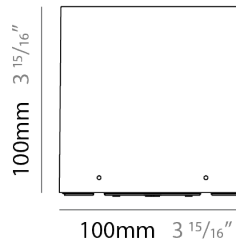

GENERAL

Series: Mini Special
Partner: Platek
Division: Exterior
Installation: Surface
Product Type: Wall Surface
Mounting Location: Wall
Light Distribution: Direct

PHYSICAL

Shape: Rectangle
Length (mm): 200
Length (in): 7 7/8
Height (mm): 100
Depth (mm): 100
Height (in): 3 15/16
Depth (in): 3 15/16
Weight (kg): 1.6
Weight (lbs): 3.53
Diffuser: [Clear tempered glass / Diffused Sandblasted Glass](#)
Fixture Finish: [BLK / WHI / GRY / COR / ANT / BRZ](#)
Fixture Material: Aluminum Die Cast

ELECTRICAL

Lamp Type: LED
Input Wattage (W): 10 / 19.5
Total Output Wattage (W): 8 / 18
Dimming: [Non-Dimming / Phase Dimming (120vac Only)](#)
Driver Included: Yes
Driver Location: Integrated
Driver Type: Constant Current - 120 / 277Vac
Driver Class: Class 2
Input Voltage (V): 120 - 277
Constant Current (MA): 700
Upon Request: Remote: 0-10Vdc dimming

LED

Number of LEDs: 1 / 4
[Color Temperature (°K): 3000 / 4000](#)
Max. Delivered Lumen (lm): 910 / 945
Nominal Lumen (lm): 1040 / 1080
CRI: >80 CRI
Lamp Life (hrs): 60000

OPTICAL

Optic°: 1 Opening

RATINGS AND CERTIFICATIONS

Certified By: Certified for North American Standards
IP rating: IP65
IK Rating: IK05
Bug Rating: B1 U4 G0
Upon Request: Higher Maximum Ambient Temperature

PROJECT
TYPE
SPECIFIER
QUANTITY
DATE