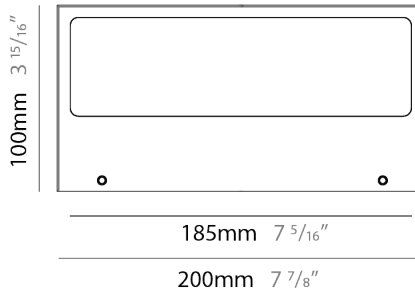

GENERAL

Series: Mini Special
Partner: Platek
Division: Exterior
Installation: Surface
Product Type: Wall Surface
Mounting Location: Wall
Light Distribution: Direct / Indirect

PHYSICAL

Shape: Rectangle
Length (mm): 200
Length (in): 7 ⁷/₈
Height (mm): 100
Depth (mm): 100
Height (in): 3 ¹⁵/₁₆
Depth (in): 3 ¹⁵/₁₆
Weight (kg): 1.6
Weight (lbs): 3.53
Diffuser: [Clear tempered glass / Diffused Sandblasted Glass](#)
Fixture Finish: [BLK / WHI / GRY / COR / ANT / BRZ](#)
Fixture Material: Aluminum Die Cast

ELECTRICAL

Lamp Type: LED
Input Wattage (W): 21
Total Output Wattage (W): 16
Dimming: Non-Dimmable
Driver Included: Yes
Driver Location: Integrated
Driver Type: Constant Current - 120Vac
Driver Class: Class 2
Input Voltage (V): 120 - 277
Constant Current (MA): 700
Upon Request: Remote: 0-10Vdc dimming / Phase dimming / Non-dimming 120/277Vac

LED

[Color Temperature (°K): 3000 / 4000](#)
Max. Delivered Lumen (lm): 1770 / 1840
Nominal Lumen (lm): 2080 / 2160
CRI: >80 CRI
Lamp Life (hrs): 60000

OPTICAL

Optic°: 2 Openings

RATINGS AND CERTIFICATIONS

Certified By: Certified for North American Standards
IP rating: IP65
IK Rating: IK05
Upon Request: Higher Maximum Ambient Temperature

PROJECT
TYPE
SPECIFIER
QUANTITY
DATE