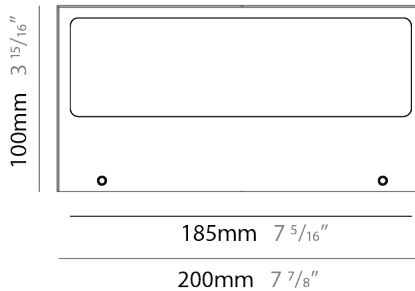

GENERAL

Series: Mini Special
Partner: Platek
Division: Exterior
Installation: Surface
Product Type: Wall Surface
Mounting Location: Wall
Light Distribution: Direct

PHYSICAL

Shape: Rectangle
Length (mm): 200
Length (in): 7 7/8
Height (mm): 100
Depth (mm): 100
Height (in): 3 15/16
Depth (in): 3 15/16
Weight (kg): 1.6
Weight (lbs): 3.53
Diffuser: [Clear tempered glass / Diffused Sandblasted Glass](#)
Fixture Finish: [BLK / WHI / GRY / COR / ANT / BRZ](#)
Fixture Material: Aluminum Die Cast

ELECTRICAL

Lamp Type: LED
Input Wattage (W): 10 / 19.5
Total Output Wattage (W): 8 / 18
Dimming: [Non-Dimming / Phase Dimming (120vac Only)](#)
Driver Included: Yes
Driver Location: Integrated
Driver Type: Constant Current - 120 / 277Vac
Driver Class: Class 2
Input Voltage (V): 120 - 277
Constant Current (MA): 700
Upon Request: Remote: 0-10Vdc dimming

LED

Number of LEDs: 1 / 4
[Color Temperature (°K): 3000 / 4000](#)
Max. Delivered Lumen (lm): 910 / 945
Nominal Lumen (lm): 1040 / 1080
CRI: >80 CRI
Lamp Life (hrs): 60000

OPTICAL

Optic°: 1 Opening

RATINGS AND CERTIFICATIONS

Certified By: Certified for North American Standards
IP rating: IP65
IK Rating: IK05
Bug Rating: B1 U4 G0
Upon Request: Higher Maximum Ambient Temperature

PROJECT
TYPE
SPECIFIER
QUANTITY
DATE