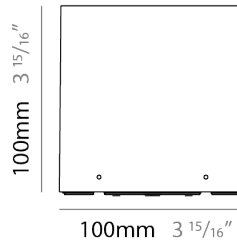

GENERAL

Series: Mini Special
Partner: Platek
Division: Exterior
Installation: Surface
Product Type: Wall Surface
Mounting Location: Wall
Light Distribution: Direct / Indirect

PHYSICAL

Shape: Rectangle
Length (mm): 200
Length (in): 7 ⁷/₈
Height (mm): 100
Depth (mm): 100
Height (in): 3 ¹⁵/₁₆
Depth (in): 3 ¹⁵/₁₆
Weight (kg): 1.6
Weight (lbs): 3.53
Diffuser: [Clear tempered glass / Diffused Sandblasted Glass](#)
Fixture Finish: [BLK / WHI / GRY / COR / ANT / BRZ](#)
Fixture Material: Aluminum Die Cast

ELECTRICAL

Lamp Type: LED
Input Wattage (W): 21
Total Output Wattage (W): 16
Dimming: Non-Dimmable
Driver Included: Yes
Driver Location: Integrated
Driver Type: Constant Current - 120Vac
Driver Class: Class 2
Input Voltage (V): 120 - 277
Constant Current (MA): 700
Upon Request: Remote: 0-10Vdc dimming / Phase dimming / Non-dimming 120/277Vac

LED

[Color Temperature (°K): 3000 / 4000](#)
Max. Delivered Lumen (lm): 1770 / 1840
Nominal Lumen (lm): 2080 / 2160
CRI: >80 CRI
Lamp Life (hrs): 60000

OPTICAL

Optic°: 2 Openings

RATINGS AND CERTIFICATIONS

Certified By: Certified for North American Standards
IP rating: IP65
IK Rating: IK05
Upon Request: Higher Maximum Ambient Temperature

PROJECT
TYPE
SPECIFIER
QUANTITY
DATE